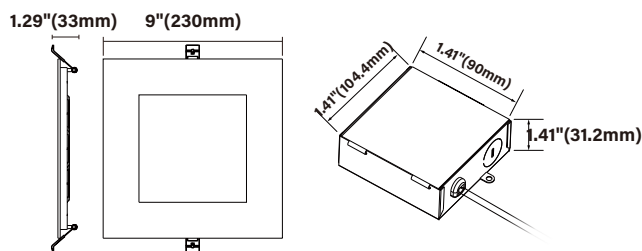

LED-8-S18W-SWF-SQ-WH

MODEL	VOLTAGE	POWER	COLOR	LUMENS	SHARPE	CUT OUT	FINISH	CERTIFICATE
LED-8-S18W-RD-SWF	120VAC	18 Watts	RGB+CCT	1500lm@2700K	Round	∅ 208mm/8.18inch	WH/BK/BN/ORB	ETL, FCC
LED-8-S18W-SQ-SWF	120VAC	18 Watts	RGB+CCT	1200lm@2700K	Square	∅ 210mm/8.26inch	WH/BK/BN/ORB	ETL, FCC

Data subject to change without notice