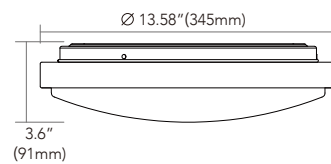

FMSR-13-25W

MODEL	VOLTAGE	POWER	CCT	LUMENS	SHARPE	FINISH	CERTIFICATE
FMSR-11-18W	120VAC	18 Watts	5CCT Selectable	1000lm@2700K	Round	BN	ETL
FMSR-13-25W	120VAC	25 Watts	5CCT Selectable	1500lm@2700K	Round	BN	ETL

Data subject to change without notice