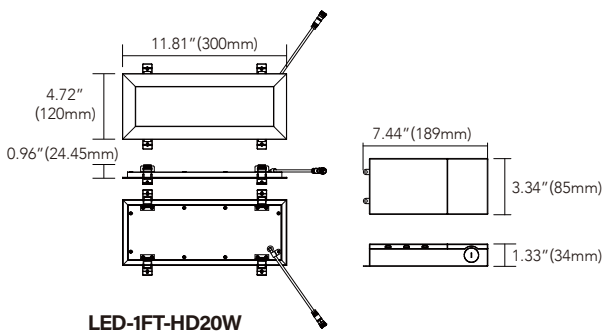

Data subject to change without notice

LINEAR RECESSED FLAT HANDY PANEL LIGHT 1FT & 2FT

FEATURES

- Unique linear recessed flat panel lights
- Easy installation with canless solution
- Smooth dimming 10%-100% with most of the wall dimmers
- Edgelit distributes even light effect
- IC rated & air tight
- Suitable for wet locations for high ceiling etc
- 5CCT filed selectable for various applications