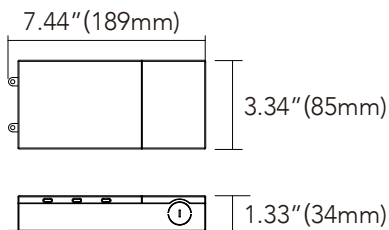

MODEL	VOLTAGE	POWER	COLOR	LUMENS	SHARPE	CUT OUT	FINISH	CERTIFICATE
LED-1FT-HD-20W-SWF	120VAC	20 Watts	RGB+CCT	1500lm@2700K	Square	285x106mm/1122x417inch	White/Black/Brush Nickel/Bronze	ETL, FCC
LED-2FT-HD-38W-SWF	120VAC	38 Watts	RGB+CCT	2850lm@2700K	Square	585x106mm/2303x417inch	White/Black/Brush Nickel/Bronze	ETL, FCC

Data subject to change without notice