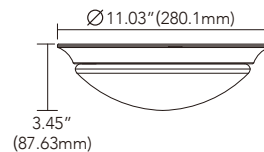

FMTD-11-18W