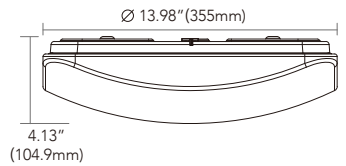

FMMR-13-25W-SQ

MODEL	VOLTAGE	POWER	CCT	LUMENS	SHARPE	FINISH	CERTIFICATE
FMMR-11-18W-RD	120VAC	18 Watts	5CCT Selectable	1000lm@2700K	Round	WH	ETL
FMMR-11-18W-SQ	120VAC	18 Watts	5CCT Selectable	1000lm@2700K	Square	WH	ETL
FMMR-13-25W-RD	120VAC	25 Watts	5CCT Selectable	1500lm@2700K	Round	WH	ETL
FMMR-13-25W-SQ	120VAC	25 Watts	5CCT Selectable	1500lm@2700K	Square	WH	ETL

Data subject to change without notice