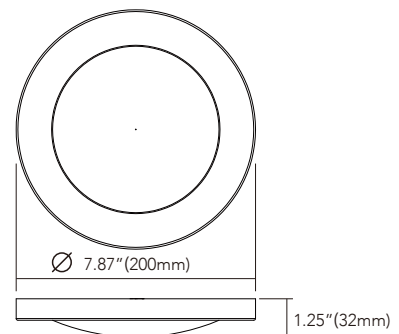

BLDK0615-G

MODEL	VOLTAGE	POWER	CCT	LUMENS	SHARPE	FINISH	CERTIFICATE
BLDK0410-G	120VAC	10 Watts	1CCT/5CCT	600lm@2700K	Round	WH/BK/BN/ORB	ETL
BLDK0615-G	120VAC	15 Watts	1CCT/5CCT	900lm@2700K	Round	WH/BK/BN/ORB	ETL

Data subject to change without notice