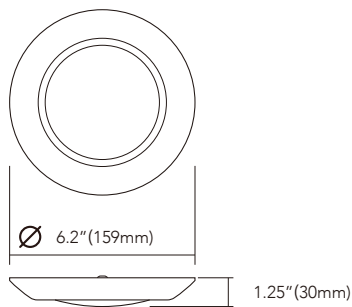

Data subject to change without notice

LOW PROFILE SURFACE MOUNT CEILING DISC LIGHT 4 INCH & 6 INCH

FEATURES

- Over 80% energy saving
- DOB driverless technology
- Smooth Dimming 10%-100%
- Suitable for wet locations for shower top
- Easy installation onto 40/30 junction box
- Accessories for standard 4", 5-6" housing can available