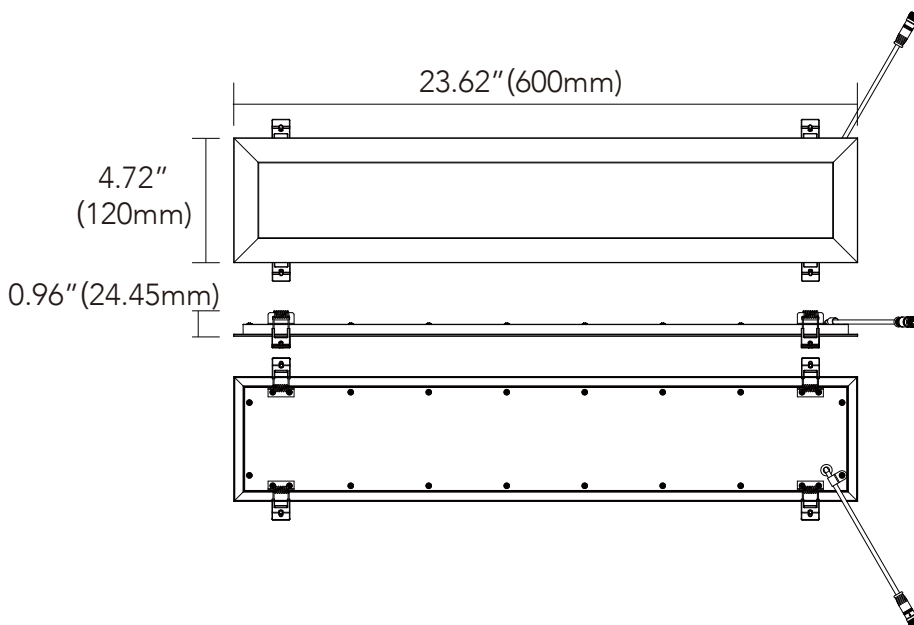

Data subject to change without notice

LED-2FT-HD38W

SMART RECESSED LINEAR HANDY PANEL LIGHT 1FT & 2FT

FEATURES

- Canless solution as light, trim and remote junction 3 in 1 light kit
- WiFi 2.4G APP control & voice control
- RGB 16 millions color & 2700K - 6000K turnable white
- 38 dynamic scenarios
- Music syns & group control
- Timer setting for automatic on/off
- 1%-100% dimmable via Smart Life APP
- IC rated & air tight
- Suitable for wet locations for shower top
- No hub required