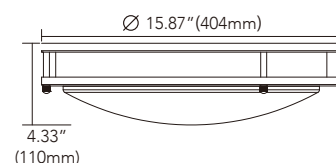

FMDR-16-25W

MODEL	VOLTAGE	POWER	COLOR	LUMENS	SHARPE	FINISH	CERTIFICATE
FMDR-10-18W-SWF	120VAC	18 Watts	RGB+CCT	1100lm@2700K	Round	WH/BK/BN	ETL, FCC
FMDR-12-18W-SWF	120VAC	18 Watts	RGB+CCT	1100lm@2700K	Round	WH/BK/BN	ETL, FCC
FMDR-14-25W-SWF	120VAC	25 Watts	RGB+CCT	1500lm@2700K	Round	WH/BK/BN	ETL, FCC
FMDR-16-25W-SWF	120VAC	25 Watts	RGB+CCT	1500lm@2700K	Round	WH/BK/BN	ETL, FCC

Data subject to change without notice