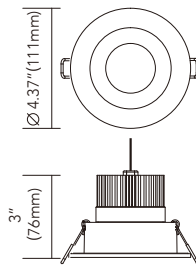

LED-35FX-12W