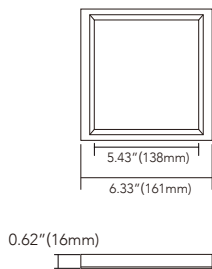

EDGELIT SLIM SURFACE MOUNT CEILING DISC LIGHT 5-6-7-9 INCH

FEATURES

- Super slim and low profile
- Edgelit via light guide
- Even light distribution, no hot spot
- Compatible with most of the wall dimmers
- Quality flickering free light effect
- Easy installation for 4o or 3o junction box
- Suitable for wet locations for shower top
- Accessories for standard 4", 5-6" housing can available

LED-SM6S

MODEL	VOLTAGE	POWER	CCT	LUMENS	SHARPE	FINISH	CERTIFICATE
LED-SM5R	120VAC	10 Watts	1CCT/5CCT	600lm@2700K	Round	WH/BK/SL/ORB	ETL
LED-SM6S	120VAC	15 Watts	1CCT/5CCT	900lm@2700K	Square	WH/BK/SL/ORB	ETL
LED-SM7R	120VAC	15 Watts	1CCT/5CCT	900lm@2700K	Round	WH/BK/SL/ORB	ETL
LED-SM9R	120VAC	18Watts	1CCT/5CCT	1100lm@2700K	Round	WH/BK/SL/ORB	ETL

Data subject to change without notice