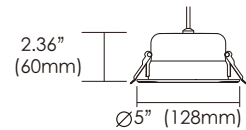

LED-4G-SMD-10W-SWF