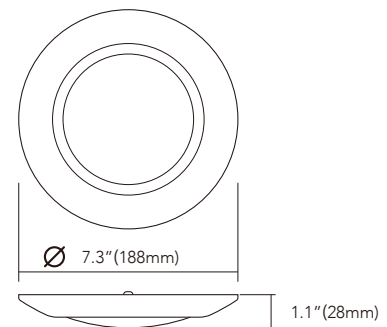

BLDK0615

MODEL	VOLTAGE	POWER	CCT	LUMENS	SHARPE	FINISH	CERTIFICATE
BLDK0410	120VAC	10 Watts	1CCT/5CCT	600lm@2700K	Round	WH/BK/BN/ORB	ETL,ENERGY STAR
BLDK0615	120VAC	15 Watts	1CCT/5CCT	900lm@2700K	Round	WH/BK/BN/ORB	ETL,ENERGY STAR

Data subject to change without notice