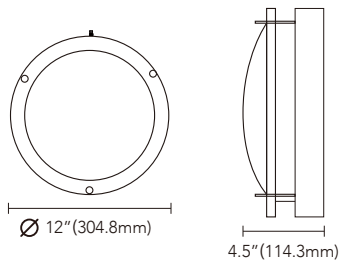

EMBKU-DR12