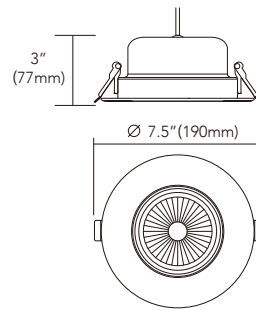

LED-6G-SMD-16W

MODEL	VOLTAGE	POWER	CCT	LUMENS	SHARPE	CUT OUT	FINISH	CERTIFICATE
LED-3G-SMD-7W	120 VAC	7 Watts	3CCT	500lm	Round	Φ85mm/3.34inch	WH/BK	ETL
LED-4G-SMD-12W	120 VAC	12 Watts	3CCT	800lm	Round	Φ110mm/4.33inch	WH/BK	ETL
LED-6G-SMD-16W	120 VAC	16Watts	3CCT	1100lm	Round	Φ160mm/6.29inch	WH/BK	ETL

Data subject to change without notice