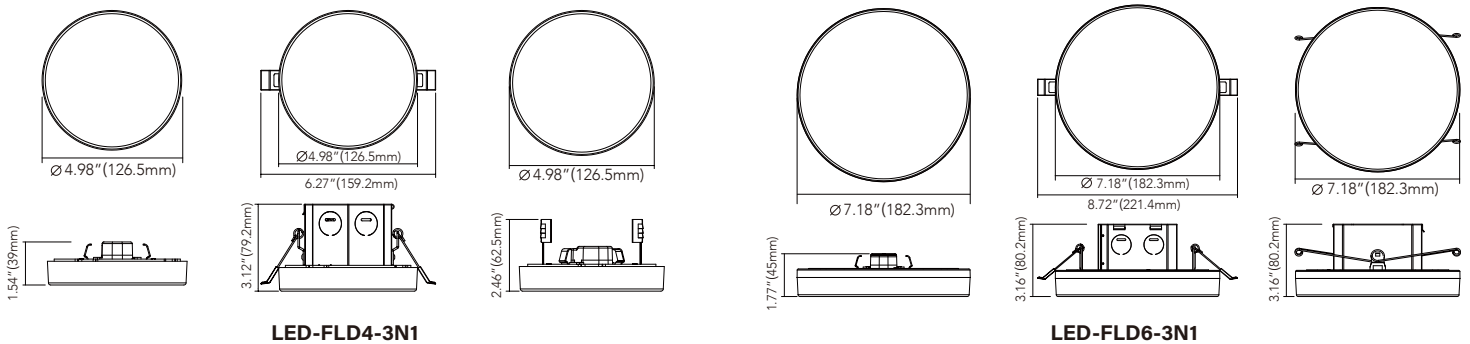

Data subject to change without notice

3N1 FLAMELESS FLUSH MOUNT CEILING DISC DOWNLIGHT 4 INCH & 6 INCH

FEATURES

- Flameless design with even light distribution
- Quality flickering free light effect
- DOB driverless technology
- Compatible with most of the wall dimmers
- 5CCT field selectable
- Three mounting options from one fixture - Direct Ceiling, Recessed Housing & J-Box
- Install in many applications with the Air-Tight, IC and Wet Location ratings