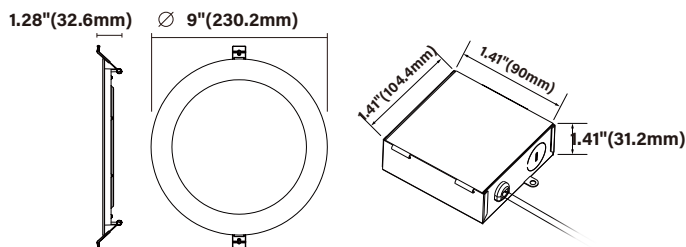

Data subject to change without notice

LED-8-S18W-SWF-RD-WH

LED-8-S18W-SWF-SQ-WH

Powered by Works with Amazon Alexa

SMART SLIM WAFER LIGHT KIT 8 INCH

FEATURES

- Canless solution as light, trim and remote junction 3 in 1 light kit
- WiFi 2.4G APP control & voice control
- RGB 16 millions color & 2700K - 6000K turnable white
- 38 dynamic scenarios
- Music syns & group control
- Timer setting for automatic on/off
- 1%-100% dimmable via Smart Life APP
- IC rated & air tight
- Suitable for wet locations for shower top
- No hub required