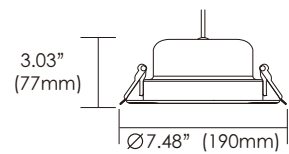

LED-6G-SMD-15W-SWF

MODEL	VOLTAGE	POWER	COLOR	LUMENS	SHARPE	CUT OUT	FINISH	CERTIFICATE
LED-4G-SMD-10W-SWF	120VAC	10 Watts	RGB+CCT	750lm@2700K	Round & Square	Ø110mm/4.33inch	WH/BK/BN/ORB	ETL, FCC
LED-6G-SMD-15W-SWF	120VAC	15 Watts	RGB+CCT	980lm@2700K	Round & Square	Ø160mm/6.29inch	WH/BK/BN/ORB	ETL, FCC

Data subject to change without notice