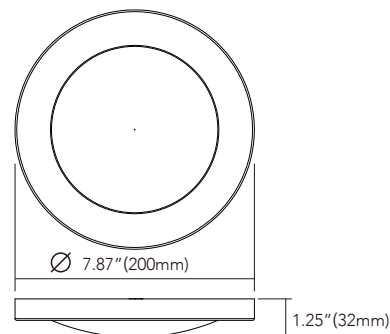

BLDK0615-G-SWF

Note: Under Development

MODEL	VOLTAGE	POWER	COLOR	LUMENS	SHARPE	FINISH	CERTIFICATE
BLDK0615-SWF	120VAC	15 Watts	RGB+CCT	900lm@2700K	Round	WH/BK/BN/ORB	ETL, FCC
BLDK0615-G-SWF	120VAC	15 Watts	RGB+CCT	900lm@2700K	Round	WH/BK/BN/ORB	ETL, FCC

Data subject to change without notice