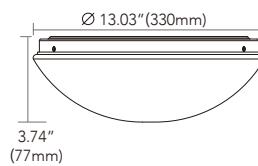

FMMR-13-25W-RD