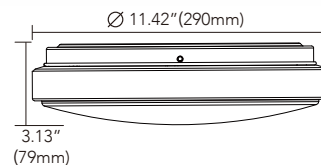

FMSR-11-18W-SWF