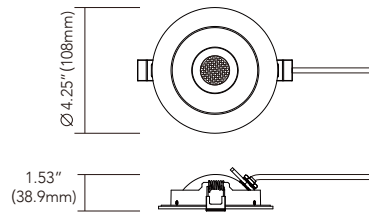

Data subject to change without notice.

FLOATING GIMBAL RECESSED LIGHT KIT 3.5 INCH & 4 INCH

FEATURES

- Easy installation with canless solution
- 360° rotation and 80° tilting, multi-directional gimbal
- Solid die casting trim & heatsink
- Smooth dimming 10%-100% with most of the wall dimmers
- Narrow flood light beam 38°
- IC rated & air tight
- Suitable for wet locations for shower top
- Single CCT or 3/5CCT selectable