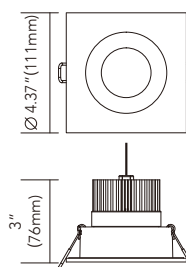

LED-35FX-12W-SQ