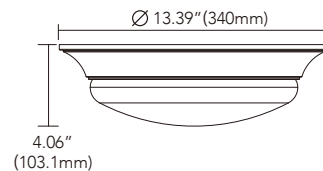

FMTD-13-25W

MODEL	VOLTAGE	POWER	COLOR	LUMENS	SHARPE	FINISH	CERTIFICATE
FMLP-13-25W-SWF	120VAC	25 Watts	RGB+CCT	1500lm@2700K	Round	WH/BK/BN/ORB	ETL, FCC
FMTD-11-18W-SWF	120VAC	18 Watts	RGB+CCT	1100lm@2700K	Round	WH/BK/BN/ORB	ETL, FCC
FMTD-13-25W-SWF	120VAC	25 Watts	RGB+CCT	1500lm@2700K	Round	WH/BK/BN/ORB	ETL, FCC

Data subject to change without notice