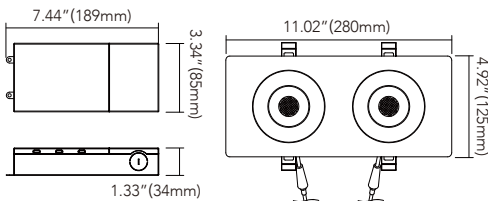

MULTIPLE FLOATING GIMBAL LIGHT KIT 2 HEADS & 3 HEADS

FEATURES

- 360° rotation and 80° tilting, multi-directional gimbal
- Solid die casting trim & heatsink
- Smooth dimming 10%-100% with most of the wall dimmers
- Narrow flood light beam 38°
- IC rated & air tight
- Suitable for wet locations for high ceiling
- 5CCT filed selectable for various applications

LED-4FGIM-24W-2H