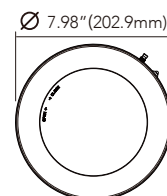

EMBKU-SL615

MODEL	VOLTAGE	POWER	CCT	LUMENS	POWER FAILURE LUMENS	LIGHT DIRECTION	SHARPE	FINISH	CERTIFICATE
EMBKU-SM715	120-277VAC	15 Watts	5CCT Selectable	1000lm@2700K	530lm@2700K	Edgelit	Round	WH/BK	ETL
EMBKU-DL615	120-277VAC	15 Watts	5CCT Selectable	1100lm@2700K	600lm@2700K	Direct Light	Round	WH/BK	ETL
EMBKU-SL615	120-277VAC	15 Watts	5CCT Selectable	1020lm@2700K	580lm@2700K	Direct Light	Round	WH/BK	ETL

Data subject to change without notice