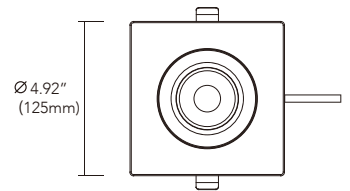

LED-2-5W-EY

LED-2-5W-SQ

LED-3-7W-EY

LED-3-7W-SQ

LED-4-11W-EY

LED-4-11W-SQ

MODEL	VOLTAGE	POWER	COLOR	LUMENS	SHARPE	CUT OUT	FINISH	CERTIFICATE
LED-2-5W-EY	120 VAC	5 Watts	3CCT/5CCT	350lm	Round	Φ50mm/1.96inch	WH/BK/BN	ETL
LED-2-5W-SQ	120 VAC	5 Watts	3CCT/5CCT	350lm	Square	Φ50mm/1.96inch	WH/BK/BN	ETL
LED-3-7W-EY	120 VAC	7 Watts	3CCT/5CCT	600lm	Round	Φ70mm/2.75inch	WH/BK/BN	ETL
LED-3-7W-SQ	120 VAC	7 Watts	3CCT/5CCT	600lm	Square	Φ70mm/2.75inch	WH/BK/BN	ETL
LED-4-11W-EY	120 VAC	11 Watts	3CCT/5CCT	1000lm	Round	Φ105mm/4.13inch	WH/BK/BN	ETL
LED-4-11W-SQ	120 VAC	11 Watts	3CCT/5CCT	1000lm	Square	Φ105mm/4.13inch	WH/BK/BN	ETL