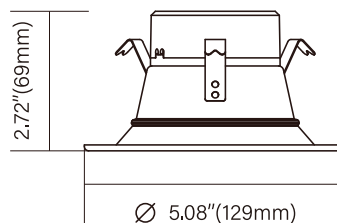

Data subject to change without notice

LED-DLR4-SWF

LED-DLR6-SWF

SMART CANLIGHT RETOFIT 4 INCH & 6 INCH

FEATURES

- Compatible with most of the standard housing cans 4" or 5-6" WiFi
- 2.4G APP control & voice control
- RGB 16 millions color & 2700K - 5000K turnable white
- 38 dynamic scenarios
- Music syns & group control
- Timer setting for automatic on/off
- 1%-100% dimmable via Smart Life APP
- IC rated & air tight
- Suitable for wet locations for shower top
- No hub required