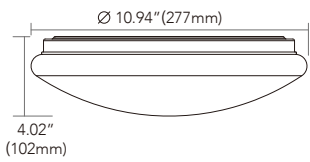

Data subject to change without notice

5CCT FIELD SELECTABLE MUSHROOM FLUSH MOUNT SERIES

FEATURES

- Energy saving over 85%
- Smoothing dimming 5%-100%
- 5CCT selectable in 1 unit
- True color with high CRI>90
- Suitable for damp location
- Easy installation onto 4o/3o junction box
- Ideal for bedroom, bathroom, living room, dining room, kitchen, porch etc