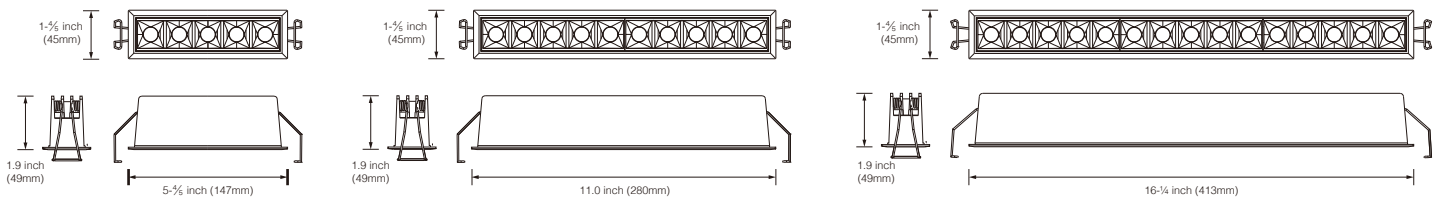

EQMRL10W

EQMRL20W

EQMRL30W

MODEL	VOLTAGE	POWER	CCT	LUMENS	SHARPE	CUT OUT	FINISH	CERTIFICATE
EQMRL10W	120 VAC	10 Watts	2700K,3000K,4000K	750lm	Square	137x35mm 5.39x1.37inch	WH/BK	ETL
EQMRL20W	120 VAC	20 Watts	2700K,3000K,4000K	1500lm	Square	271x36mm 10.66x1.41inch	WH/BK	ETL
EQMRL30W	120 VAC	30 Watts	2700K,3000K,4000K	2400lm	Square	402x35mm 15.82x1.37inch	WH/BK	ETL

Data subject to change without notice