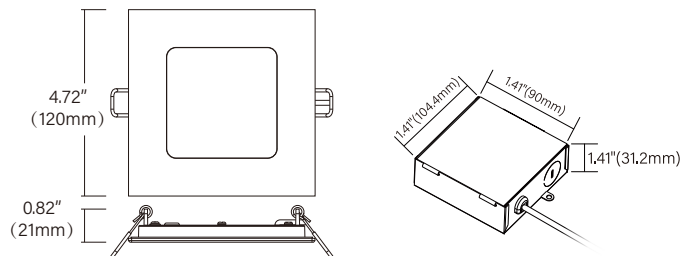

LED-4-S9W-SQ-SWF

MODEL	VOLTAGE	POWER	COLOR	LUMENS	SHARPE	CUT OUT	FINISH	CERTIFICATE
LED-4-S9W-RD-SWF	120VAC	9 Watts	RGB+CCT	600lm@2700K	Round	Ø 108mm/4.25inch	WH/BK/BN/ORB	ETL, FCC
LED-4-S9W-SQ-SWF	120VAC	9 Watts	RGB+CCT	600lm@2700K	Square	Ø 108mm/4.25inch	WH/BK/BN/ORB	ETL, FCC

Data subject to change without notice