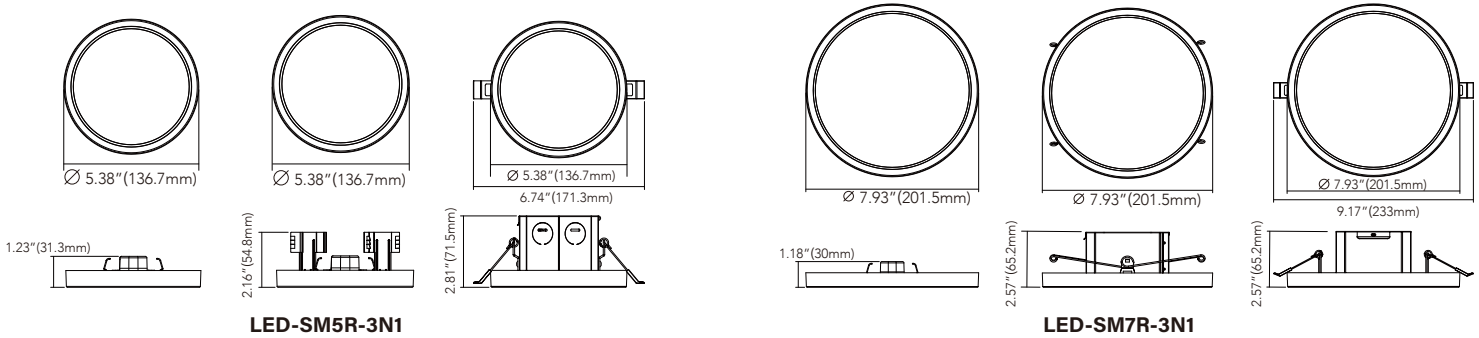

3N1 EDGELIT SLIM SURFACE MOUNT DISC DOWNLIGHT 5 INCH & 7 INCH

FEATURES

- Super slim and low profile
- Even edgelit via light guide, no hotspot
- DOB driverless technology
- Compatible with most of the wall dimmers
- Quality flickering free light effect
- 5CCT field selectable
- Three mounting options from one fixture - Direct Ceiling, Recessed Housing & J-Box
- Install in e Air-Tight, IC and Wet Location ratings