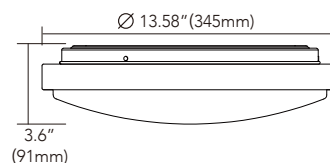

FMSR-13-25W-SWF

MODEL	VOLTAGE	POWER	COLOR	LUMENS	SHARPE	FINISH	CERTIFICATE
FMSR-11-18W-SWF	120VAC	18 Watts	RGB+CCT	1100lm@2700K	Round	WH/BK/BN	ETL, FCC
FMSR-13-25W-SWF	120VAC	25 Watts	RGB+CCT	1500lm@2700K	Round	WH/BK/BN	ETL, FCC

Data subject to change without notice