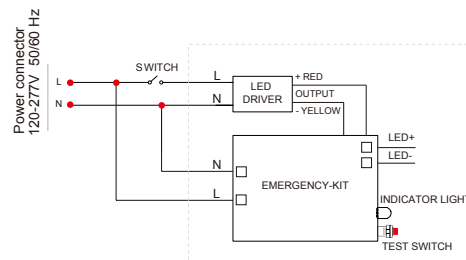

EMBKU-SM715-JB