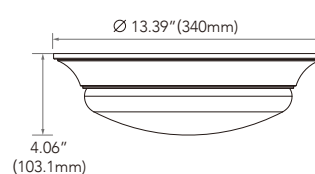

FMTD-13-25W

MODEL	VOLTAGE	POWER	CCT	LUMENS	SHARPE	FINISH	CERTIFICATE
FMLP-13-25W	120VAC	25 Watts	5CCT Selectable	1500lm@2700K	Round	BK/BN/ORB	ETL
FMTD-12-18W	120VAC	18 Watts	5CCT Selectable	1000lm@2700K	Round	BK/BN/ORB	ETL
FMTD-13-25W	120VAC	25 Watts	5CCT Selectable	1500lm@2700K	Round	BK/BN/ORB	ETL

Data subject to change without notice