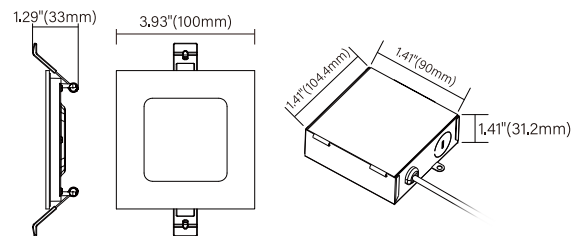

LED-3-S7W-SQ-SWF

MODEL	VOLTAGE	POWER	COLOR	LUMENS	SHARPE	CUT OUT	FINISH	CERTIFICATE
LED-3-S7W-RD-SWF	120VAC	7 Watts	RGB+CCT	450lm@2700K	Round	Ø 90mm/3.54inch	WH/BK/BN/ORB	ETL, FCC
LED-3-S7W-SQ-SWF	120VAC	7 Watts	RGB+CCT	450lm@2700K	Square	Ø 90mm/3.54inch	WH/BK/BN/ORB	ETL, FCC

Data subject to change without notice