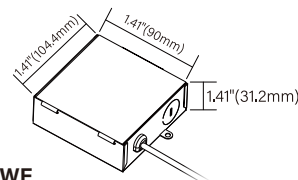

LED-6-S13W-RD-SWF