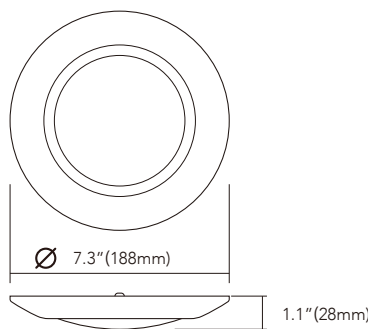

BLDK0615-SWF