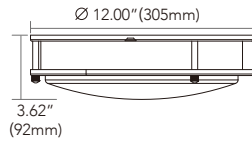

FMDR-14-25W

FMDR-16-25W

MODEL	VOLTAGE	POWER	CCT	LUMENS	SHARPE	FINISH	CERTIFICATE
FMDR-10-18W	120VAC	18 Watts	5CCT Selectable	1000lm@2700K	Round	BK/BN/ORB	ETL
FMDR-12-18W	120VAC	18 Watts	5CCT Selectable	1000lm@2700K	Round	BK/BN/ORB	ETL
FMDR-14-25W	120VAC	25 Watts	5CCT Selectable	1500lm@2700K	Round	BK/BN/ORB	ETL
FMDR-16-25W	120VAC	25 Watts	5CCT Selectable	1500lm@2700K	Round	BK/BN/ORB	ETL

Data subject to change without notice