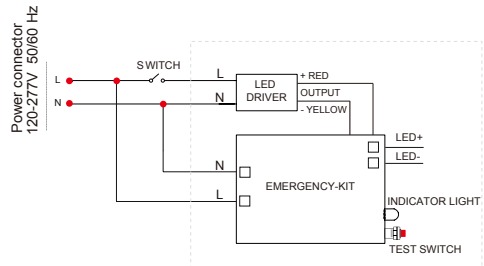

EMBKU-DR12