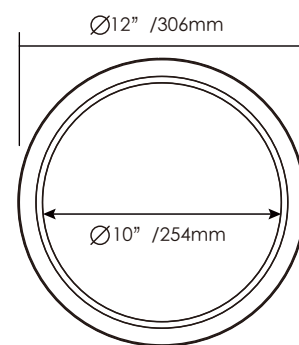

LED-SM12R-RGBW-SWF

MODEL	VOLTAGE	POWER	COLOR	LUMENS	SHARPE	FINISH	CERTIFICATE
LED-SM12R-RGBW-SWF	120VAC	25 Watts	RGB+CCT	1800lm@2700K	Round	WH/BK/BN	ETL, FCC

Data subject to change without notice