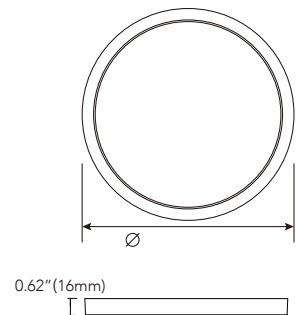

LED-SM9R

MODEL	VOLTAGE	POWER	CCT	LUMENS	SHARPE	FINISH	CERTIFICATE
LED-SM5R	120VAC	10 Watts	1CCT/5CCT	600lm@2700K	Round	WH/BK/SL/ORB	ETL
LED-SM6S	120VAC	15 Watts	1CCT/5CCT	900lm@2700K	Square	WH/BK/SL/ORB	ETL
LED-SM7R	120VAC	15 Watts	1CCT/5CCT	900lm@2700K	Round	WH/BK/SL/ORB	ETL
LED-SM9R	120VAC	18Watts	1CCT/5CCT	1100lm@2700K	Round	WH/BK/SL/ORB	ETL

Data subject to change without notice