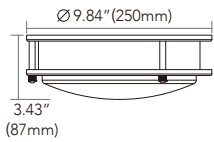

FMDR-14-25W

FMDR-16-25W

MODEL	VOLTAGE	POWER	CCT	LUMENS	SHARPE	FINISH	CERTIFICATE
FMDR-10-18W	120VAC	18 Watts	5CCT Selectable	1000lm@2700K	Round	BK/BN/ORB	ETL
FMDR-12-18W	120VAC	18 Watts	5CCT Selectable	1000lm@2700K	Round	BK/BN/ORB	ETL
FMDR-14-25W	120VAC	25 Watts	5CCT Selectable	1500lm@2700K	Round	BK/BN/ORB	ETL
FMDR-16-25W	120VAC	25 Watts	5CCT Selectable	1500lm@2700K	Round	BK/BN/ORB	ETL

Data subject to change without notice