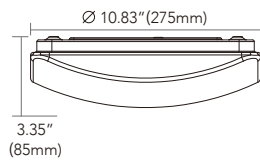

FMMR-11-18W-SQ