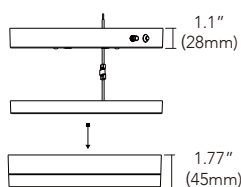

EMBKU-SM715