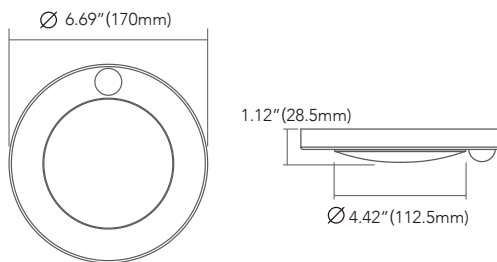

BLDK0410-PIR