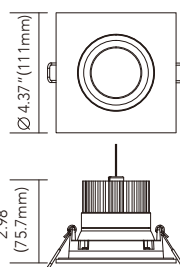

LED-35AD-12W-SQ