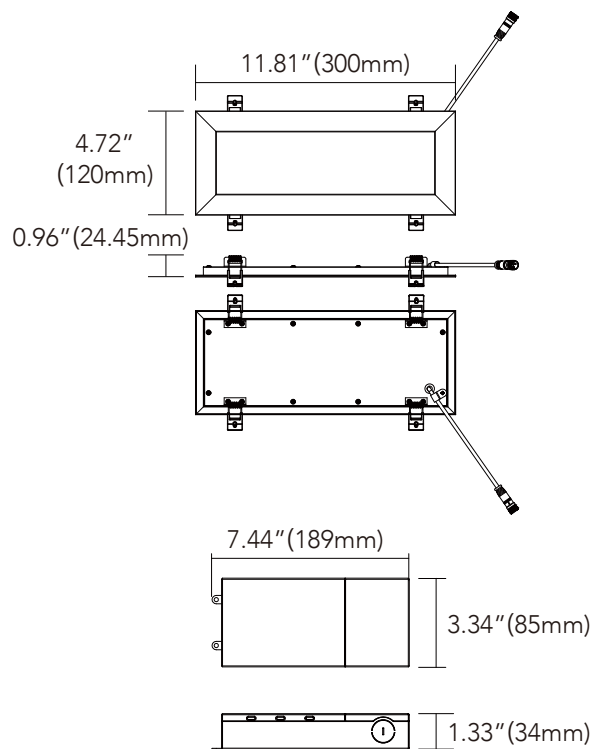

IC rated & air tight

Suitable for wet locations for shower top

No hub required

LED-1FT-HD20W

Note: Under Development

MODEL	VOLTAGE	POWER	COLOR	LUMENS	SHARPE	CUT OUT	FINISH	CERTIFICATE
LED-1FT-HD-20W-SWF	120VAC	20 Watts	RGB+CCT	1500lm@2700K	Square	285x106mm/11.22x4.17inch	White/Black/Brush Nickel/Bronze	ETL, FCC
LED-2FT-HD-38W-SWF	120VAC	38 Watts	RGB+CCT	2850lm@2700K	Square	585x106mm/23.03x4.17inch	White/Black/Brush Nickel/Bronze	ETL, FCC