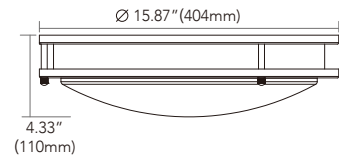

FMDR-14-25W

FMDR-16-25W

MODEL	VOLTAGE	POWER	CCT	LUMENS	SHARPE	FINISH	CERTIFICATE
FMDR-10-18W	120VAC	18 Watts	5CCT Selectable	1000lm@2700K	Round	BK/BN/ORB	ETL
FMDR-12-18W	120VAC	18 Watts	5CCT Selectable	1000lm@2700K	Round	BK/BN/ORB	ETL
FMDR-14-25W	120VAC	25 Watts	5CCT Selectable	1500lm@2700K	Round	BK/BN/ORB	ETL
FMDR-16-25W	120VAC	25 Watts	5CCT Selectable	1500lm@2700K	Round	BK/BN/ORB	ETL

Data subject to change without notice