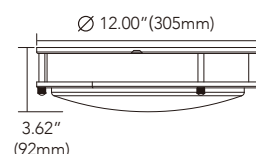

FMDR-12-18W