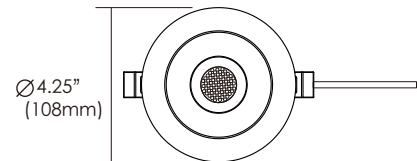

Data subject to change without notice

LED-35FGIM-7W-SWF

LED-4FGIM-9W-SWF

SMART FLOATING GIMBAL LIGHT KIT 3.5 INCH & 4 INCH

FEATURES

- Canless solution as light, trim and remote junction 3 in 1 light kit
- 360° adjustable & 80° tilting
- WiFi 2.4G APP control & voice control
- RGB 16 millions color & 2700K - 5000K turnable white
- 38 dynamic scenarios
- Music syns & group control
- Timer setting for automatic on/off
- 1%-100% dimmable via Smart Life APP
- IC rated & air tight
- Suitable for wet locations for shower top
- No hub required