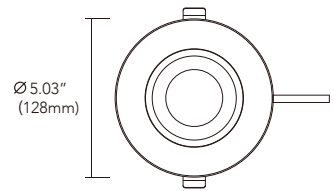

LED-2-5W-EY

LED-2-5W-SQ

LED-3-7W-EY

LED-3-7W-SQ

LED-4-11W-EY

LED-4-11W-SQ

MODEL	VOLTAGE	POWER	COLOR	LUMENS	SHARPE	CUT OUT	FINISH	CERTIFICATE
LED-2-5W-EY	120 VAC	5 Watts	3CCT/5CCT	350lm	Round	Φ50mm/1.96inch	WH/BK/BN	ETL
LED-2-5W-SQ	120 VAC	5 Watts	3CCT/5CCT	350lm	Square	Φ50mm/1.96inch	WH/BK/BN	ETL
LED-3-7W-EY	120 VAC	7 Watts	3CCT/5CCT	600lm	Round	Φ70mm/2.75inch	WH/BK/BN	ETL
LED-3-7W-SQ	120 VAC	7 Watts	3CCT/5CCT	600lm	Square	Φ70mm/2.75inch	WH/BK/BN	ETL
LED-4-11W-EY	120 VAC	11 Watts	3CCT/5CCT	1000lm	Round	Φ105mm/4.13inch	WH/BK/BN	ETL
LED-4-11W-SQ	120 VAC	11 Watts	3CCT/5CCT	1000lm	Square	Φ105mm/4.13inch	WH/BK/BN	ETL