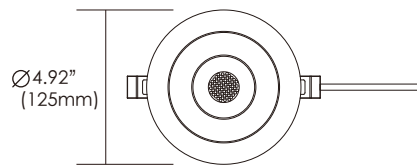

LED-35FGIM-7W-SWF

LED-4FGIM-9W-SWF

SMART FLOATING GIMBAL LIGHT KIT 3.5 INCH & 4 INCH

FEATURES

- Canless solution as light, trim and remote junction 3 in 1 light kit
- 360° adjustable & 80° tilting
- WiFi 2.4G APP control & voice control
- RGB 16 millions color & 2700K - 5000K turnable white
- 38 dynamic scenarios
- Music syns & group control
- Timer setting for automatic on/off
- 1%-100% dimmable via Smart Life APP
- IC rated & air tight
- Suitable for wet locations for shower top
- No hub required

MODEL	VOLTAGE	POWER	COLOR	LUMENS	SHARPE	CUT OUT	FINISH	CERTIFICATE
LED-35FGIM-7W-SWF	120VAC	7 Watts	RGB+CCT	660lm@2700K	Round & Square	Ø90mm/3.54inch	WH/BK/BN/ORB	ETL, FCC
LED-4FGIM-9W-SWF	120VAC	9 Watts	RGB+CCT	750lm@2700K	Round & Square	Ø105mm/4.13inch	WH/BK/BN/ORB	ETL, FCC

Data subject to change without notice