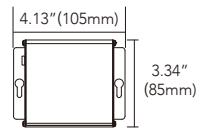

Junction Box

MODEL	VOLTAGE	POWER	CCT	LUMENS	SHARPE	CUT OUT	FINISH	CERTIFICATE
LED-3G-SMD-7W	120 VAC	7 Watts	3CCT	500lm	Round	Φ85mm/3.34inch	WH/BK	ETL
LED-4G-SMD-12W	120 VAC	12 Watts	3CCT	800lm	Round	Φ110mm/4.33inch	WH/BK	ETL
LED-6G-SMD-16W	120 VAC	16Watts	3CCT	1100lm	Round	Φ160mm/6.29inch	WH/BK	ETL

Data subject to change without notice