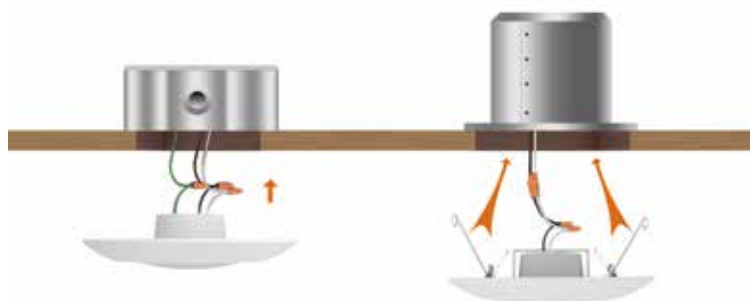

SMART RGB+CCT LOW PROFILE DISC DOWNLIGHT SERIES 6 INCH

FEATURES

- Low profile surface mount disc
- WiFi 2.4G APP control & voice control
- RGB 16 millions color & 2700K - 5000K turnable white
- 38 dynamic scenarios
- Music syncs & group control
- Timer setting for automatic on/off
- 1%-100% dimmable via Smart Life APP
- Suitable for wet locations for shower top
- No hub required
- Easy installation for 4o or 3o junction box
- Accessories for standard 5-6" housing can available