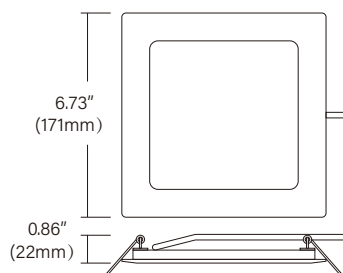

LED-6-S13W-SQ-SWF