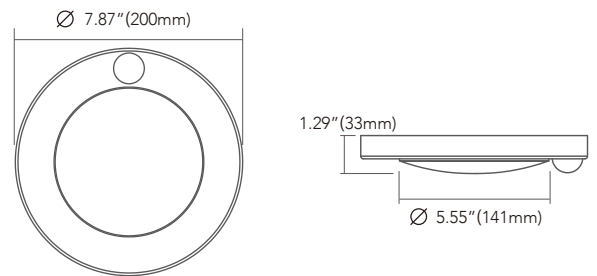

BLDK0615-PIR

MODEL	VOLTAGE	POWER	CCT	LUMENS	SHARPE	FINISH	CERTIFICATE
BLDK0410-PIR	120VAC	10 Watts	1CCT/5CCT	600lm@2700K	Round	WH/BK/BN/ORB	ETL
BLDK0615-PIR	120VAC	15 Watts	1CCT/5CCT	900lm@2700K	Round	WH/BK/BN/ORB	ETL

Data subject to change without notice