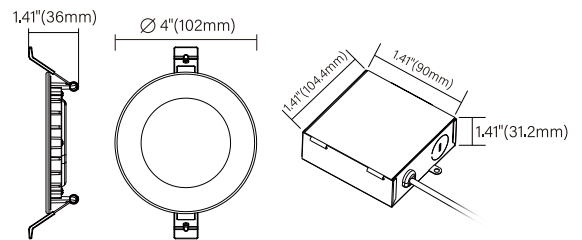

LED-3-S7W-RD-SWF