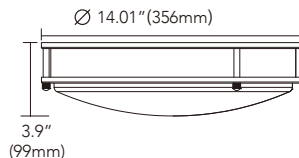

FMDR-14-25W