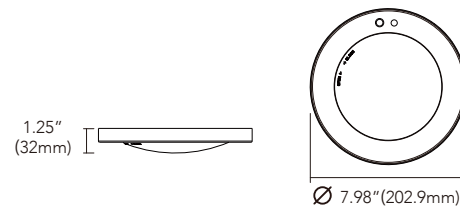

EMBKU-SL615-JB

Note: Under Development

MODEL	VOLTAGE	POWER	CCT	LUMENS	POWER FAILURE LUMENS	LIGHT DIRECTION	SHARPE	FINISH	CERTIFICATE
EMBKU-SM715-JB	120-277VAC	15 Watts	5CCT Selectable	1000lm@2700K	500lm@3000K	Edgelit	Round	WH/BK/BN	ETL
EMBKU-DL615-JB	120-277VAC	15 Watts	5CCT Selectable	1020lm@2700K	500lm@3000K	Direct Light	Round	WH/BK/BN/ORB	ETL
EMBKU-SL615-JB	120-277VAC	15 Watts	5CCT Selectable	1020lm@2700K	500lm@3000K	Direct Light	Round	WH/BK/BN/ORB	ETL

Data subject to change without notice