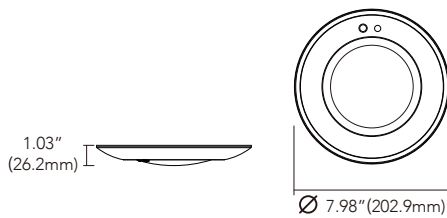

EMBKU-DL615-JB