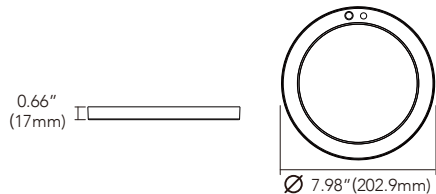

EMBKU-SM715-JB