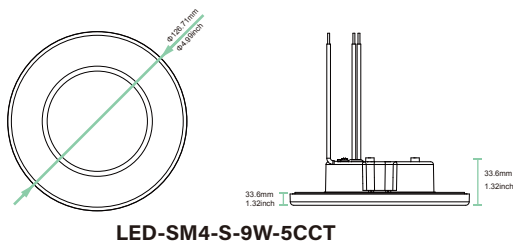

Data subject to change without notice

LED FLAT MINI SURFACE MOUNT LIGHT 4 INCH 5CCT SELECTABLE

FEATURES

- Changeable trim: white, black, ORB, silver etc.
- 5CCT selectable: 27K-30K-35K-40K-50K to meet various applications demands i.e. kitchen, bathroom, hallway, office
- Wet Location for using on shower top and/or outside under the soffit
- Easy installation onto 4 inch junction boxes only
- Energy saving of a perfect 60W incandescent bulb replacement
- Compatible with most of the wall dimmers 5%-100%
- Low profile and mini slim surface mount lights for any limited space