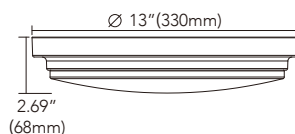

SMART LOW PROFILE & GLASS FLUSH MOUNT CEILING LIGHT RGB+CCT

FEATURES

- WiFi 2.4G APP control & voice control
- RGB 16 millions color & 2700K - 5000K turnable white
- 38 dynamic scenarios
- Music syns & group control
- Timer setting for automatic on/off
- 1%-100% dimmable via Smart Life APP
- Suitable for wet locations
- Easy installation for 4o or 3o junction box
- No hub required

FMLP-13-25W