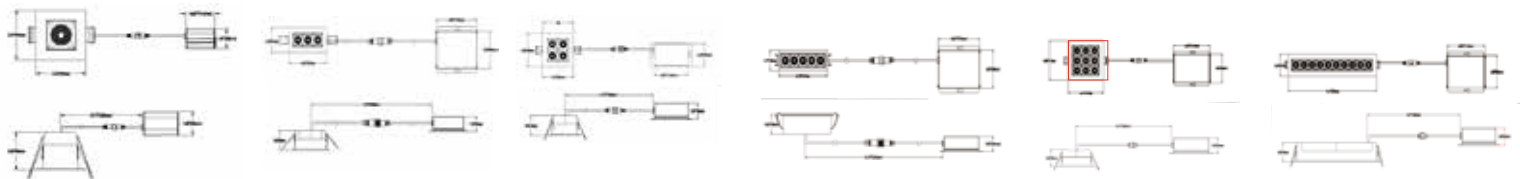

Data subject to change without notice

MINI MULTIPLE NUGGETS RECESSED LIGHT KIT 1-3-4-5-9-10 CELLS

FEATURES

- Unique mini multiple square recessed light in different sizes
- All die casting heatsink maintains great heat management performance
- Integrated with high lumens LED chip and quality driver
- TIR & reflector optics offers 9 types of beams to meet various demands.
- IC rated & air tight and suitable for damp location
- Smooth dimming in TRIAC/ELV 10%-100% & 0-10V