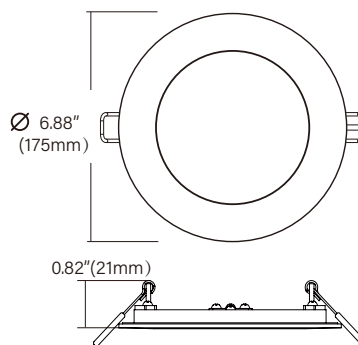

SMART SLIM WAFER LIGHT KIT 6 INCH

FEATURES

- Canless solution as light, trim and remote junction 3 in 1 light kit WiFi
- 2.4G APP control & voice control
- RGB 16 millions color & 2700K - 6000K turnable white
- 38 dynamic scenarios
- Music syncs & group control
- Timer setting for automatic on/off
- 1%-100% dimmable via Smart Life APP
- IC rated & air tight
- Suitable for wet locations for outdoor soffits
- No hub required

LED-6-S13W-RD-SWF