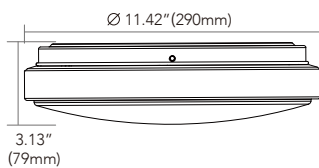

5CCT FIELD SELECTABLE SINGLE RING FLUSH MOUNT SERIES

FEATURES

- Energy saving over 85%
- Smoothing dimming 5%-100%
- 5CCT selectable in 1 unit
- True color with high CRI>90
- Suitable for damp location
- Easy installation onto 4o/3o junction box
- Ideal for bedroom, bathroom, living room, dining room, kitchen, porch etc

FMSR-13-25W

MODEL	VOLTAGE	POWER	CCT	LUMENS	SHARPE	FINISH	CERTIFICATE
FMSR-11-18W	120VAC	18 Watts	5CCT Selectable	1000lm@2700K	Round	BN	ETL
FMSR-13-25W	120VAC	25 Watts	5CCT Selectable	1500lm@2700K	Round	BN	ETL

Data subject to change without notice