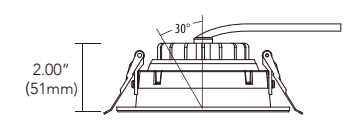

LED-2-5W-EY

LED-2-5W-SQ

LED-3-7W-EY

LED-3-7W-SQ

LED-4-11W-EY

LED-4-11W-SQ

MODEL	VOLTAGE	POWER	COLOR	LUMENS	SHARPE	CUT OUT	FINISH	CERTIFICATE
LED-2-5W-EY	120 VAC	5 Watts	3CCT/5CCT	350lm	Round	Φ50mm/1.96inch	WH/BK/BN	ETL
LED-2-5W-SQ	120 VAC	5 Watts	3CCT/5CCT	350lm	Square	Φ50mm/1.96inch	WH/BK/BN	ETL
LED-3-7W-EY	120 VAC	7 Watts	3CCT/5CCT	600lm	Round	Φ70mm/2.75inch	WH/BK/BN	ETL
LED-3-7W-SQ	120 VAC	7 Watts	3CCT/5CCT	600lm	Square	Φ70mm/2.75inch	WH/BK/BN	ETL
LED-4-11W-EY	120 VAC	11 Watts	3CCT/5CCT	1000lm	Round	Φ105mm/4.13inch	WH/BK/BN	ETL
LED-4-11W-SQ	120 VAC	11 Watts	3CCT/5CCT	1000lm	Square	Φ105mm/4.13inch	WH/BK/BN	ETL