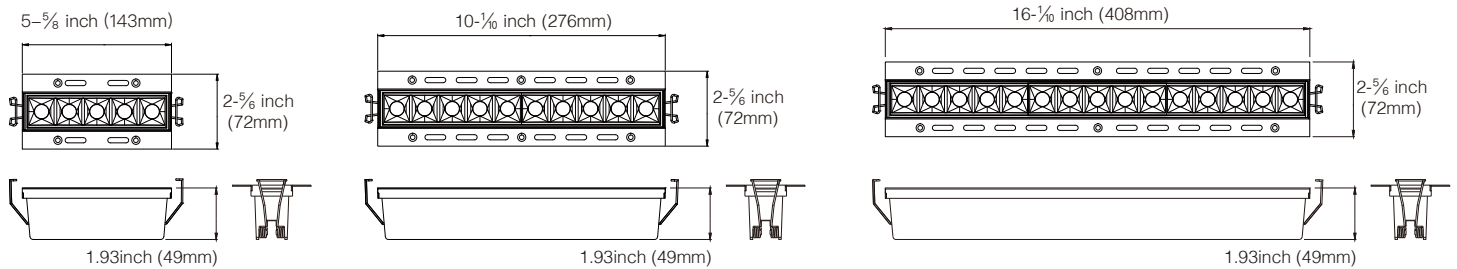

EQMRL10W-TL

EQMRL20W-TL

EQMRL30W-TL

MODEL	VOLTAGE	POWER	CCT	LUMENS	SHARPE	CUT OUT	FINISH	CERTIFICATE
EQMRL10W-TL	120 VAC	10 Watts	2700K,3000K,4000K	750lm	Square	146x40mm 5.74x1.57inch	WH/BK	ETL
EQMRL20W-TL	120 VAC	20 Watts	2700K,3000K,4000K	1500lm	Square	288x41mm 11.33x1.61inch	WH/BK	ETL
EQMRL30W-TL	120 VAC	30 Watts	2700K,3000K,4000K	2400lm	Square	410x40mm 16.14x1.57inch	WH/BK	ETL

Data subject to change without notice