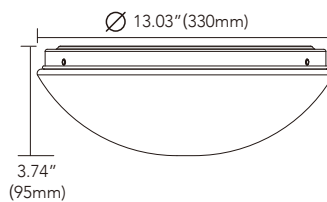

FMMR-13-25W-RD