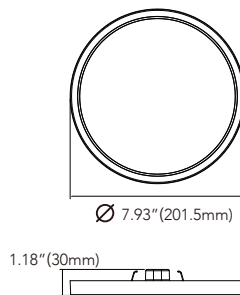

EDGELIT SLIM SURFACE MOUNT CEILING DISC LIGHT 5-6-7-9 INCH

FEATURES

- Super slim and low profile
- Edgelit via light guide
- Even light distribution, no hot spot
- Compatible with most of the wall dimmers
- Quality flickering free light effect
- Easy installation for 4o or 3o junction box
- Suitable for wet locations for shower top
- Accessories for standard 4", 5-6" housing can available

LED-SM7R

MODEL	VOLTAGE	POWER	CCT	LUMENS	SHARPE	FINISH	CERTIFICATE
LED-SM5R	120VAC	10 Watts	1CCT/5CCT	600lm@2700K	Round	WH/BK/SL/ORB	ETL
LED-SM6S	120VAC	15 Watts	1CCT/5CCT	900lm@2700K	Square	WH/BK/SL/ORB	ETL
LED-SM7R	120VAC	15 Watts	1CCT/5CCT	900lm@2700K	Round	WH/BK/SL/ORB	ETL
LED-SM9R	120VAC	18Watts	1CCT/5CCT	1100lm@2700K	Round	WH/BK/SL/ORB	ETL

Data subject to change without notice