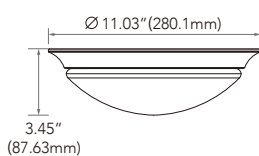

FMTD-12-18W