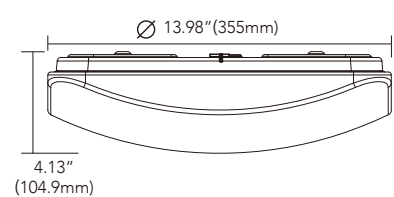

FMMR-14-25W-SQ

MODEL	VOLTAGE	POWER	COLOR	LUMENS	SHARPE	FINISH	CERTIFICATE
FMMR-11-18W-RD-SWF	120VAC	18 Watts	RGB+CCT	1100lm@2700K	Round	WH/BK/BN	ETL, FCC
FMMR-11-18W-SQ-SWF	120VAC	18 Watts	RGB+CCT	1100lm@2700K	Square	WH/BK/BN	ETL, FCC
FMMR-13-25W-RD-SWF	120VAC	25 Watts	RGB+CCT	1500lm@2700K	Round	WH/BK/BN	ETL, FCC
FMMR-14-25W-SQ-SWF	120VAC	25 Watts	RGB+CCT	1500lm@2700K	Square	WH/BK/BN	ETL, FCC

Data subject to change without notice