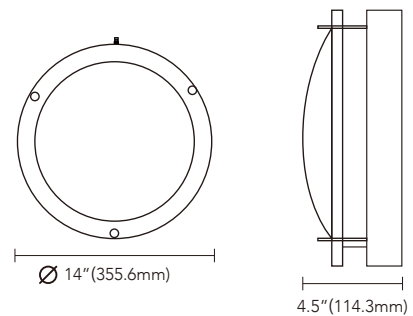

EMBKU-DR14

Note: Under Development

MODEL	VOLTAGE	POWER	CCT	LUMENS	POWER FAILURE LUMENS	LIGHT DIRECTION	SHARPE	FINISH	CERTIFICATE
EMBKU-DR12	120-277VAC	15 Watts	5CCT Selectable	1050lm@2700K	500lm@3000K	Direct Light	Round	BN/ORB	ETL
EMBKU-DR14	120-277VAC	15 Watts	5CCT Selectable	1050lm@2700K	500lm@3000K	Direct Light	Round	BN/ORB	ETL

Data subject to change without notice