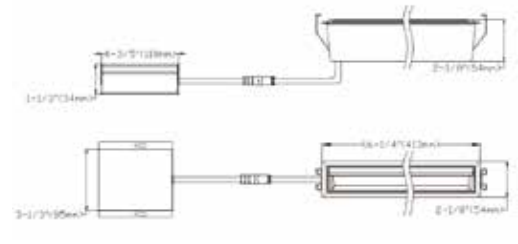

EQMRL30W-WW

MODEL	VOLTAGE	POWER	CCT	LUMENS	SHARPE	CUT OUT	FINISH	CERTIFICATE
EQMRL10W-WW	120 VAC	10 Watts	2700K,3000K,4000K	420lm	Square	137x35mm 5.39x1.37inch	WH/BK	ETL
EQMRL20W-WW	120 VAC	20 Watts	2700K,3000K,4000K	1000lm	Square	271x36mm 10.66x1.41	WH/BK	ETL
EQMRL30W-WW	120 VAC	30 Watts	2700K,3000K,4000K	1350lm	Square	402x35mm 15.82x1.37inch	WH/BK	ETL

Data subject to change without notice