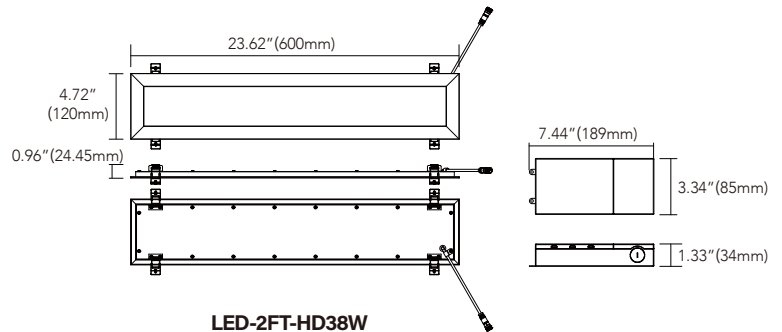

Data subject to change without notice

LINEAR RECESSED FLAT HANDY PANEL LIGHT 1FT & 2FT

FEATURES

- Unique linear recessed flat panel lights
- Easy installation with canless solution
- Smooth dimming 10%-100% with most of the wall dimmers
- Edgelit distributes even light effect
- IC rated & air tight
- Suitable for wet locations for high ceiling etc
- 5CCT filed selectable for various applications