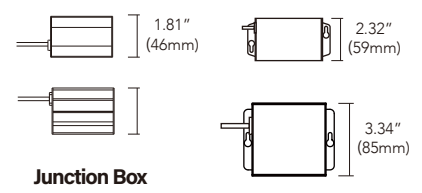

PREMIUM COB RECESSED GIMBAL LIGHT KIT 2-3-4 INCH

FEATURES

- Easy installation with canless solution
- 360° rotation and 80° tilting, multi-directional gimbal
- Solid die casting trim & heatsink
- Smooth dimming 10%-100% with most of the wall dimmers
- Narrow flood light beam 38°
- IC rated & air tight
- Suitable for wet locations for shower top
- Single CCT or 3/5CCT selectable

MODEL	VOLTAGE	POWER	COLOR	LUMENS	SHARPE	CUT OUT	FINISH	CERTIFICATE
LED-2-5W-EY	120 VAC	5 Watts	3CCT/5CCT	350lm	Round	Φ50mm/1.96inch	WH/BK/BN	ETL
LED-2-5W-SQ	120 VAC	5 Watts	3CCT/5CCT	350lm	Square	Φ50mm/1.96inch	WH/BK/BN	ETL
LED-3-7W-EY	120 VAC	7 Watts	3CCT/5CCT	600lm	Round	Φ70mm/2.75inch	WH/BK/BN	ETL
LED-3-7W-SQ	120 VAC	7 Watts	3CCT/5CCT	600lm	Square	Φ70mm/2.75inch	WH/BK/BN	ETL
LED-4-11W-EY	120 VAC	11 Watts	3CCT/5CCT	1000lm	Round	Φ105mm/4.13inch	WH/BK/BN	ETL
LED-4-11W-SQ	120 VAC	11 Watts	3CCT/5CCT	1000lm	Square	Φ105mm/4.13inch	WH/BK/BN	ETL

Data subject to change without notice