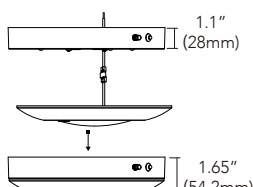

EMBKU-DL615