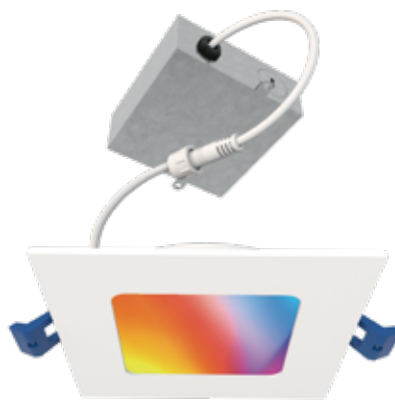

LED-4-S9W-SQ-SWF