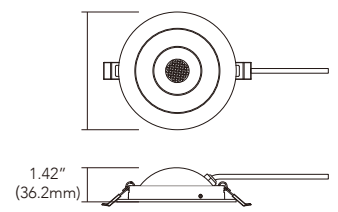

LED-4FGIM-9W-RD

MODEL	VOLTAGE	POWER	CCT	LUMENS	SHARPE	CUT OUT	FINISH	CERTIFICATE
LED-35FGIM-8W-RD	120 VAC	8 Watts	3CCT/5CCT	660lm	Round	Φ 90mm/3.54inch	WH/BK/BN/ORB	ETL
LED-35FGIM-8W-SQ	120 VAC	8 Watts	3CCT/5CCT	660lm	Square	Φ 90mm/3.54inch	WH/BK/BN/ORB	ETL
LED-4FGIM-9W-RD	120 VAC	9 Watts	3CCT/5CCT	750lm	Round	Φ 106mm/4.17inch	WH/BK/BN/ORB	ETL
LED-4FGIM-9W-SQ	120 VAC	9 Watts	3CCT/5CCT	750lm	Square	Φ 106mm/4.17inch	WH/BK/BN/ORB	ETL
LED-4FGIM-12W-RD	120 VAC	12 Watts	3CCT/5CCT	1000lm	Round	Φ 106mm/4.17inch	WH/BK/BN/ORB	ETL
LED-4FGIM-12W-SQ	120 VAC	12 Watts	3CCT/5CCT		Square	Φ 106mm/4.17inch	WH/BK/BN/ORB	ETL

Data subject to change without notice.