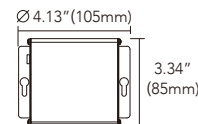

Junction Box

MODEL	VOLTAGE	POWER	CCT	LUMENS	SHARPE	CUT OUT	FINISH	CERTIFICATE
LED-35AD-12W	120 VAC	12 Watts	3CCT	800lm	Round	Φ 92mm/3.62inch	WH/BK/BN/ORB	ETL
LED-35FX-12W	120 VAC	12 Watts	3CCT	800lm	Round	Φ 92mm/3.62inch	WH/BK/BN/ORB	ETL
LED-35AD-12W-SQ	120 VAC	12 Watts	3CCT	800lm	Square	Φ 92mm/3.62inch	WH/BK/BN/ORB	ETL
LED-35FX-12W-SQ	120 VAC	12 Watts	3CCT		Square	Φ 92mm/3.62inch	WH/BK/BN/ORB	ETL

Data subject to change without notice.