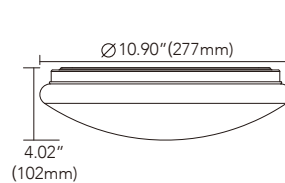

FMMR-11-18W-RD