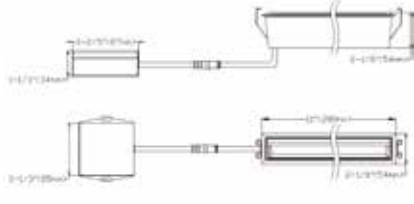

EQMRL20W-WW