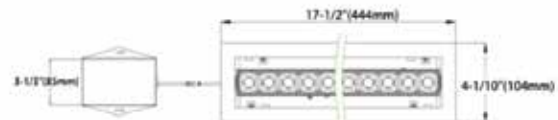

EQMRL30W-AD

MODEL	VOLTAGE	POWER	CCT	LUMENS	SHARPE	CUT OUT	FINISH	CERTIFICATE
EQMRL20W-AD	120 VAC	20 Watts	2700K,3000K,4000K	1500lm	Square	290x85mm 11.41x3.34inch	WH/BK	ETL
EQMRL30W-AD	120 VAC	30 Watts	2700K,3000K,4000K	2400lm	Square	420x85mm 16.53x3.34inch	WH/BK	ETL

Data subject to change without notice