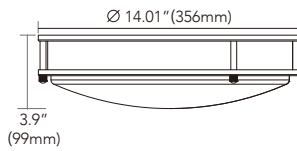

FMDR-14-25W

FMDR-16-25W

MODEL	VOLTAGE	POWER	CCT	LUMENS	SHARPE	FINISH	CERTIFICATE
FMDR-10-18W	120VAC	18 Watts	5CCT Selectable	1000lm@2700K	Round	BK/BN/ORB	ETL
FMDR-12-18W	120VAC	18 Watts	5CCT Selectable	1000lm@2700K	Round	BK/BN/ORB	ETL
FMDR-14-25W	120VAC	25 Watts	5CCT Selectable	1500lm@2700K	Round	BK/BN/ORB	ETL
FMDR-16-25W	120VAC	25 Watts	5CCT Selectable	1500lm@2700K	Round	BK/BN/ORB	ETL

Data subject to change without notice