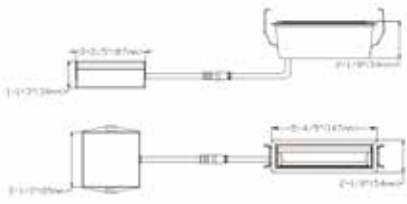

Data subject to change without notice

BEVEL MICRO RAY LIGHT WALL WASHER 5-10-15 CELLS

FEATURES

- Die casting heat sink maintains excellent heat management performance
- Unique narrow trim design with clips
- IC rated for direct contact with insulation in ceilings
- Three dimensions in 1-2-3 slots construction building
- Optics in wall washing for highlighting artwork
- Compatible with industry standard TRIAC/ELV dimmers 10%-100%
- Suitable for damp locations