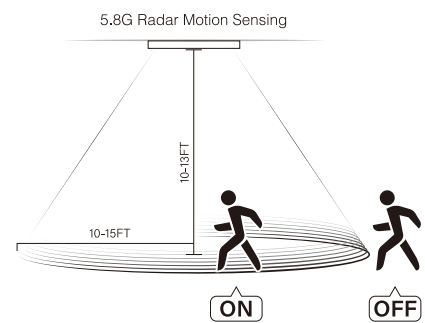

Data subject to change without notice

EDGELIT SLIM SURFACE MOUNT CEILING DISC LIGHT 12 INCH

FEATURES

- Super slim and low profile
- Edgelit via light guide
- Even light distribution, no hot spot
- Compatible with most of the wall dimmers
- Quality flickering free light effect
- Easy installation for 40 or 30 junction box
- Suitable for wet locations for shower top
- Radar motion sensing available for time delay 30-60s