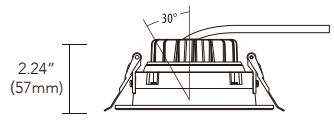

LED-4-11W-EY