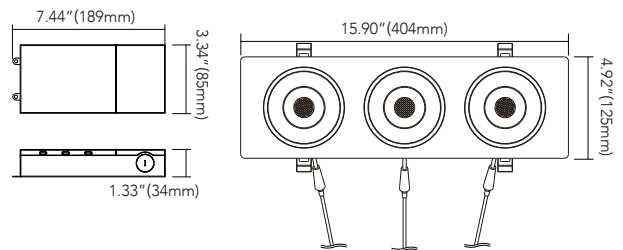

LED-4FGIM-36W-3H

MODEL	VOLTAGE	POWER	CCT	LUMENS	SHARPE	FINISH	CUT OUT	CERTIFICATE
LED-4FGIM-24W-2H	120 VAC	24 Watts	5CCT	2000lm	Square	WH/BK	230x103mm 9.05x4.05inch	ETL
LED-4FGIM-36W-3H	120 VAC	35 Watts	5CCT	3000lm	Square	WH/BK	355x103mm 13.97x4.05inch	ETL

Data subject to change without notice