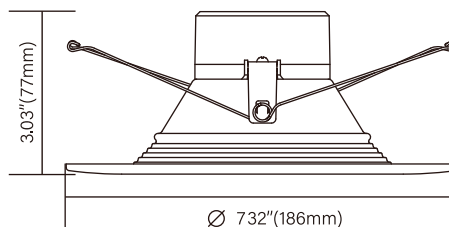

LED-DLR6-SWF

MODEL	VOLTAGE	POWER	COLOR	LUMENS	SHARPE	FINISH	CERTIFICATE
LED-DLR4-SWF	120VAC	9 Watts	RGB+CCT	700lm@2700K	Round	WH/BK	ETL, FCC
LED-DLR6-SWF	120VAC	11 Watts	RGB+CCT	800lm@2700K	Round	WH/BK	ETL, FCC

Data subject to change without notice