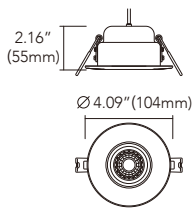

ECONOMIC SMD RECESSED GIMBAL LIGHT KIT 3-4-6 INCH

FEATURES

- Easy installation with canless solution
- Excellent heat dissipation performance
- 360° rotation and 25° tilting, multi-directional gimbal
- Smooth dimming 10%-100% with most of the wall dimmers
- Narrow flood light beam 38° or 60°
- IC rated & air tight
- Suitable for wet locations for shower top
- Single CCT or 3CCT selectable

LED-3G-SMD-7W