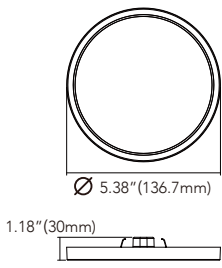

EDGELIT SLIM SURFACE MOUNT CEILING DISC LIGHT 5-6-7-9 INCH

FEATURES

- Super slim and low profile
- Edgelit via light guide
- Even light distribution, no hot spot
- Compatible with most of the wall dimmers
- Quality flickering free light effect
- Easy installation for 4o or 3o junction box
- Suitable for wet locations for shower top
- Accessories for standard 4", 5-6" housing can available

LED-SM5R

MODEL	VOLTAGE	POWER	CCT	LUMENS	SHARPE	FINISH	CERTIFICATE
LED-SM5R	120VAC	10 Watts	1CCT/5CCT	600lm@2700K	Round	WH/BK/SL/ORB	ETL
LED-SM6S	120VAC	15 Watts	1CCT/5CCT	900lm@2700K	Square	WH/BK/SL/ORB	ETL
LED-SM7R	120VAC	15 Watts	1CCT/5CCT	900lm@2700K	Round	WH/BK/SL/ORB	ETL
LED-SM9R	120VAC	18Watts	1CCT/5CCT	1100lm@2700K	Round	WH/BK/SL/ORB	ETL

Data subject to change without notice