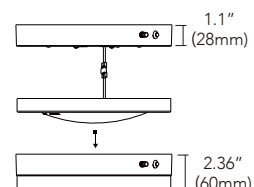

EMBKU-SL615

MODEL	VOLTAGE	POWER	CCT	LUMENS	POWER FAILURE LUMENS	LIGHT DIRECTION	SHARPE	FINISH	CERTIFICATE
EMBKU-SM715	120-277VAC	15 Watts	5CCT Selectable	1000lm@2700K	530lm@2700K	Edgelit	Round	WH/BK	ETL
EMBKU-DL615	120-277VAC	15 Watts	5CCT Selectable	1100lm@2700K	600lm@2700K	Direct Light	Round	WH/BK	ETL
EMBKU-SL615	120-277VAC	15 Watts	5CCT Selectable	1020lm@2700K	580lm@2700K	Direct Light	Round	WH/BK	ETL

Data subject to change without notice