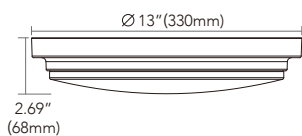

5CCT FIELD SELECTABLE LOW PROFILE & TRADITIONAL FLUSH MOUNT SERIES

FEATURES

- Energy saving over 85%
- Smoothing dimming 5%-100%
- 5CCT selectable in 1 unit
- True color with high CRI>90
- Suitable for damp location
- Easy installation onto 4o/3o junction box
- Ideal for bedroom, bathroom, living room, dining room, kitchen, porch etc

FMLP-13-25W