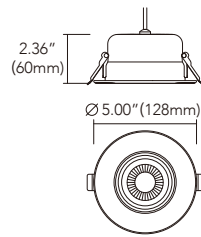

LED-4G-SMD-12W