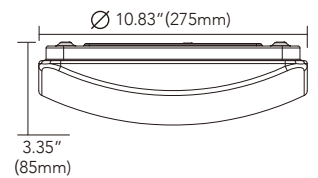

FMMR-11-18W-SQ