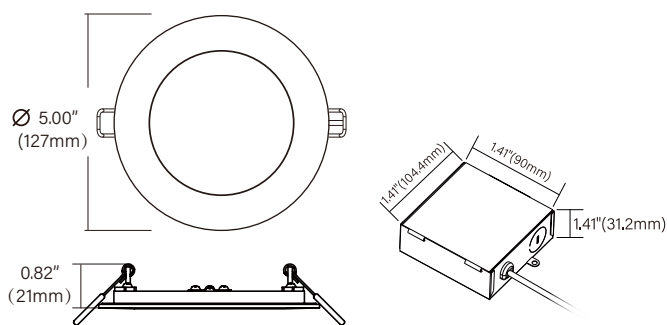

SMART SLIM WAFER LIGHT KIT 4 INCH

FEATURES

- Canless solution as light, trim and remote junction 3 in 1 light kit WiFi
- 2.4G APP control & voice control
- RGB 16 millions color & 2700K - 6000K turnable white
- 38 dynamic scenario
- Music syns & group control
- Timer setting for automatic on/off
- 1%-100% dimmable via Smart Life APP
- IC rated & air tight
- Suitable for wet locations for outdoor soffits
- No hub required

LED-4-S9W-RD-SWF