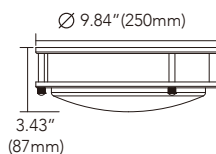

FMDR-10-18W