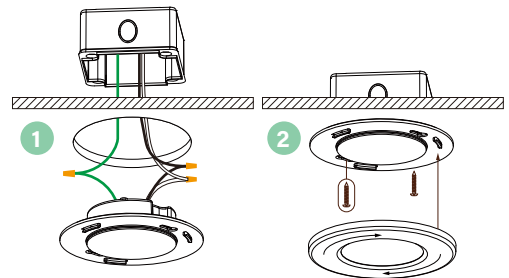

Data subject to change without notice

LED FLAT MINI SURFACE MOUNT LIGHT 4 INCH 5CCT SELECTABLE

FEATURES

- Changeable trim: white, black, ORB, silver etc.
- 5CCT selectable: 27K-30K-35K-40K-50K to meet various applications demands i.e. kitchen, bathroom, hallway, office
- Wet Location for using on shower top and/or outside under the soffit
- Easy installation onto 4 inch junction boxes only
- Energy saving of a perfect 60W incandescent bulb replacement
- Compatible with most of the wall dimmers 5%-100%
- Low profile and mini slim surface mount lights for any limited space