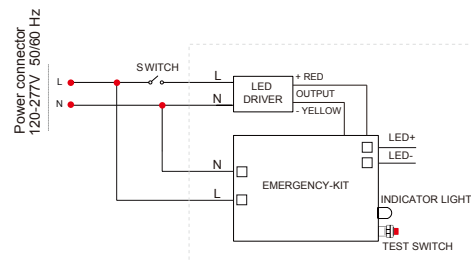

MODEL	VOLTAGE	POWER	CCT	LUMENS	POWER FAILURE LUMENS	LIGHT DIRECTION	SHARPE	FINISH	CERTIFICATE
EMBKU-SM715	120-277VAC	15 Watts	5CCT Selectable	1000lm@2700K	530lm@2700K	Edgelit	Round	WH/BK	ETL
EMBKU-DL615	120-277VAC	15 Watts	5CCT Selectable	1100lm@2700K	600lm@2700K	Direct Light	Round	WH/BK	ETL
EMBKU-SL615	120-277VAC	15 Watts	5CCT Selectable	1020lm@2700K	580lm@2700K	Direct Light	Round	WH/BK	ETL

Data subject to change without notice