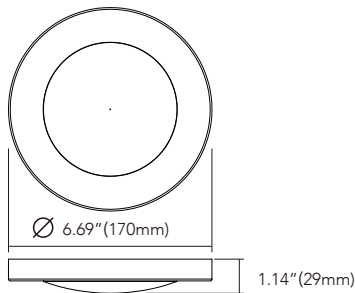

Data subject to change without notice

SLIM FLAT CEILING DISC LIGHT 4 INCH & 6 INCH

FEATURES

- Super low Profile less than 1.3 inch height
- Over 80% energy saving
- DOB driverless technology
- Smooth Dimming 10%-100%
- Suitable for wet locations for shower top
- Easy installation onto 4ø/3ø junction box
- Accessories for standard 4", 5-6" housing can available