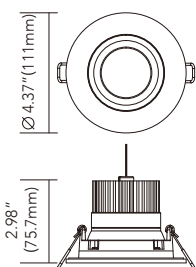

Data subject to change without notice

DEEP REGRESSED DOWNLIGHT KIT 3.5 INCH

FEATURES

- Easy installation with canless solution
- Deep regressed light without dazzling glare
- Solid die casting or cold forging heatsink
- Smooth dimming 10%-100% with most of the wall dimmers
- 360 degrees adjustable & fixed options
- Round & square die casting trim
- IC rated & air tight
- Suitable for wet locations for shower top
- Single CCT or 3/5CCT selectable